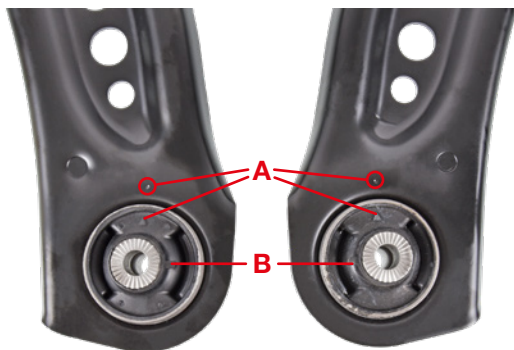

INFO

febi
38403

SWAG
30 93 8403

Querlenkerlager Control Arm Bush

For more technical information please visit: partsfinder.bilsteingroup.com