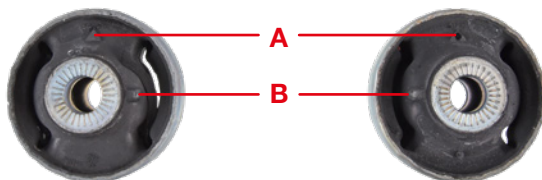

INFO

febi
38403

SWAG
30 93 8403

Querlenkerlager Control Arm Bush

For more technical information please visit: partsfinder.bilsteingroup.com