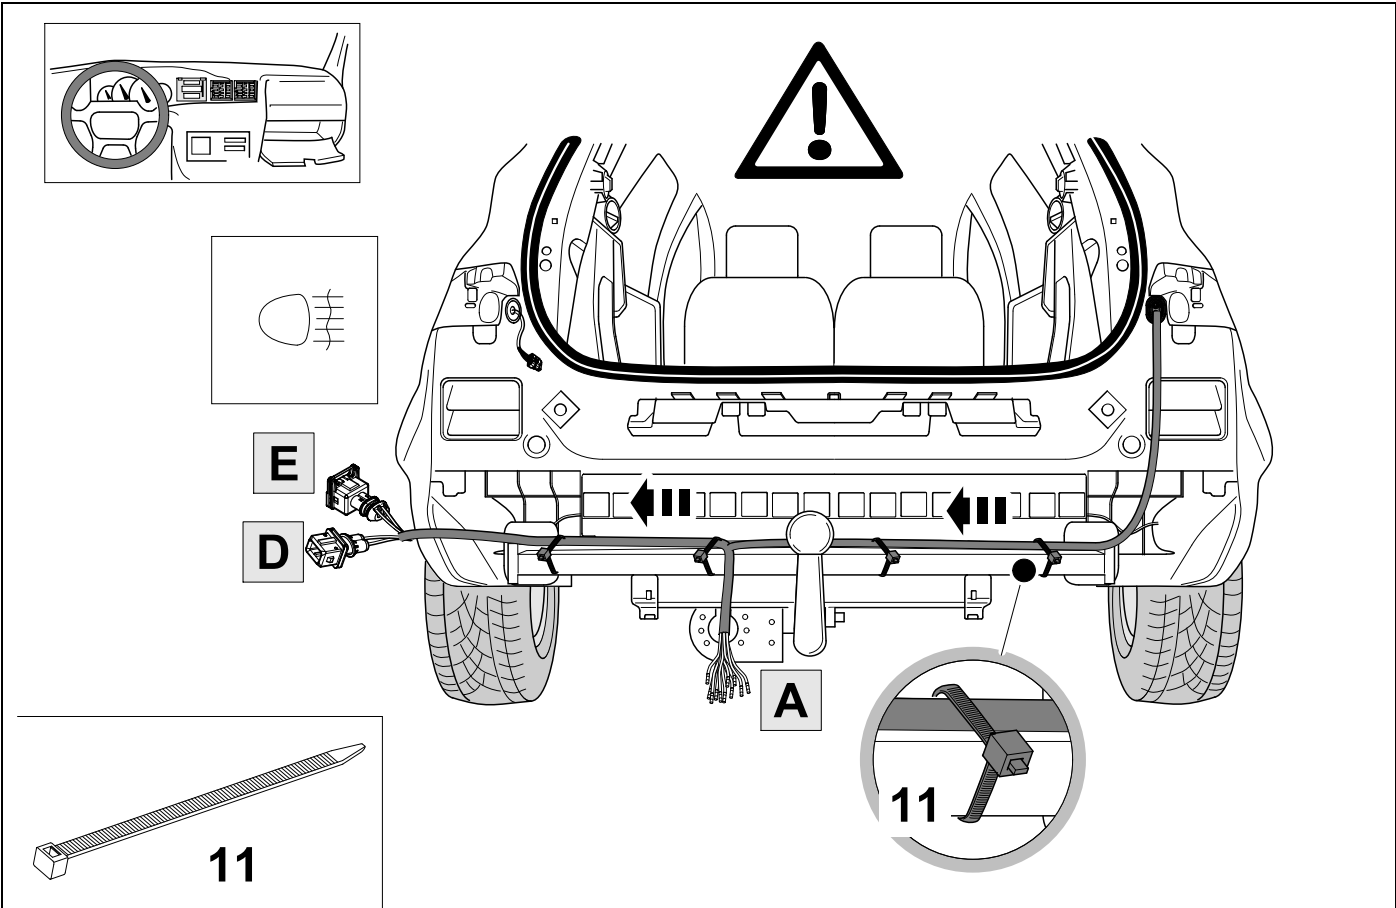

# TOOLS

1

Warning icons: a triangle with an exclamation mark, an eye in a square, and an arrow pointing to an open book. Below the book is the text **MR428-55A-12**.

4

5

6

7

<b>1/L</b>	<b>bk/wh</b>	
<b>2/54g</b>	<b>gy</b>	
<b>3/31</b>	<b>wh/bn</b>	
<b>4/R</b>	<b>bk/gn</b>	
<b>5/58R</b>	<b>gy/rd</b>	
<b>6/54</b>	<b>bk/rd</b>	
<b>7/58L</b>	<b>gy/bk</b>	
<b>8/58b</b>	<b>gy/wh</b>	