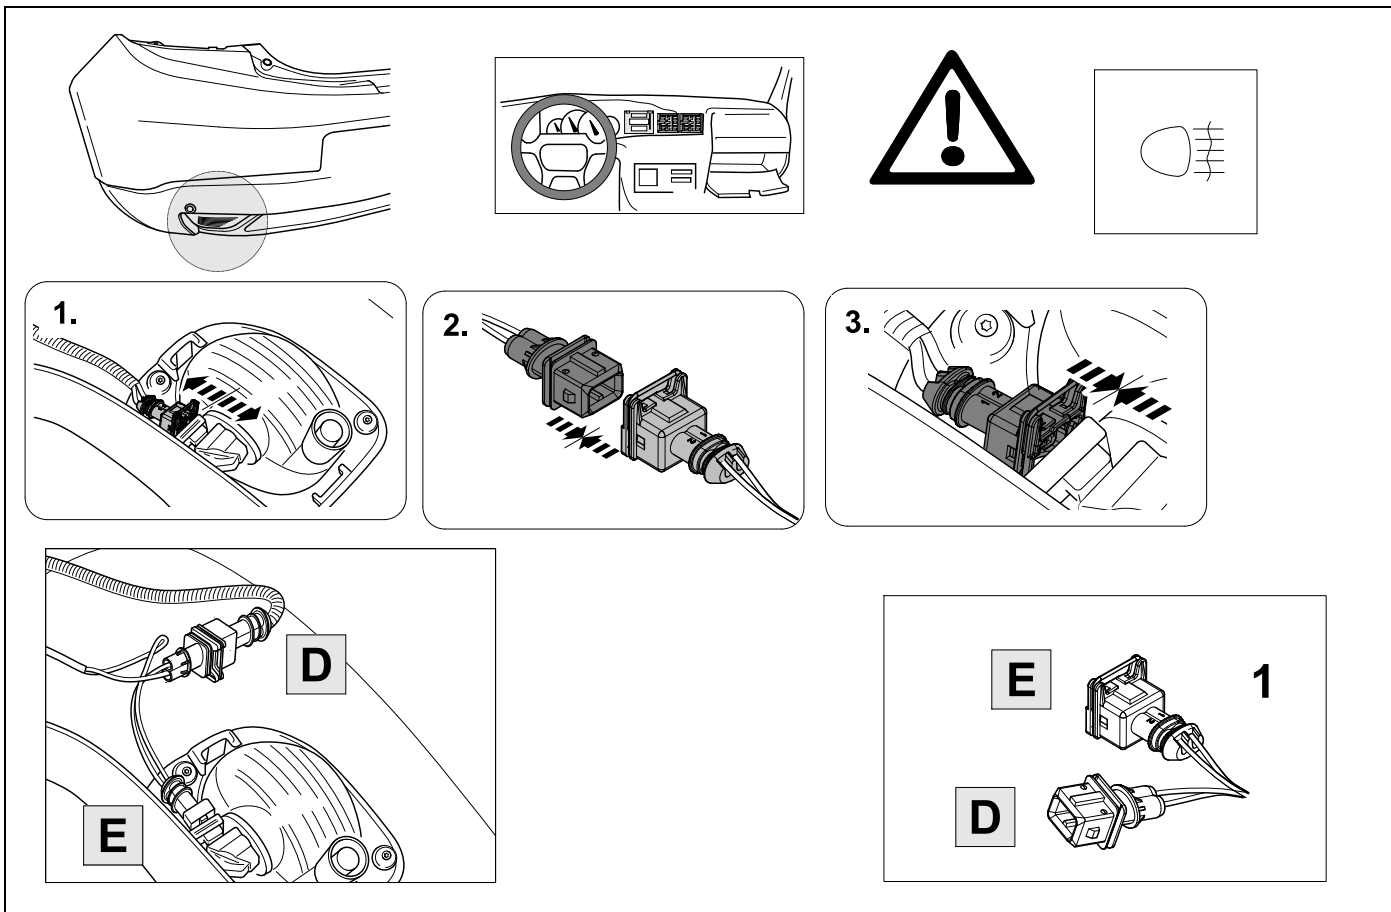

# TOOLS

1

Warning icons: a triangle with an exclamation mark, an eye in a square, and an arrow pointing to an open book. Below the book is the text **MR428-55A-12**.

4

5

6

7

<b>1/L</b>	<b>bk/wh</b>	
<b>2/54g</b>	<b>gy</b>	
<b>3/31</b>	<b>wh/bn</b>	
<b>4/R</b>	<b>bk/gn</b>	
<b>5/58R</b>	<b>gy/rd</b>	
<b>6/54</b>	<b>bk/rd</b>	
<b>7/58L</b>	<b>gy/bk</b>	
<b>8/58b</b>	<b>gy/wh</b>	

10

11

12

13

15

16

17

18