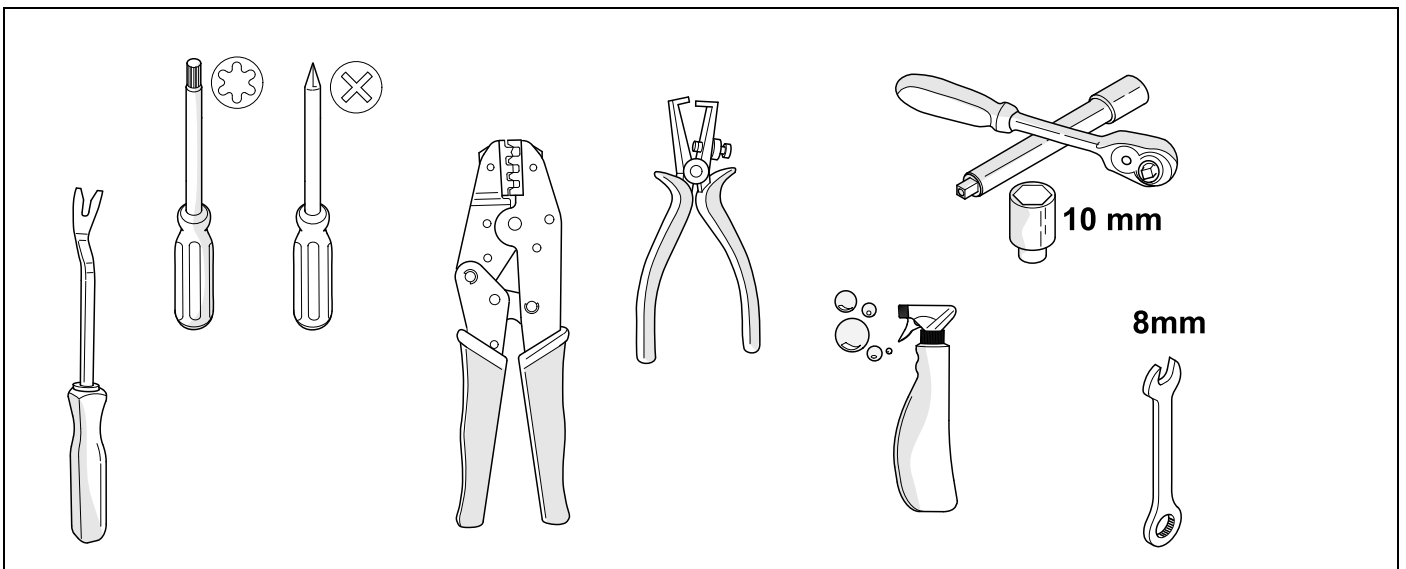

# TOOLS

1

Warning icons: a triangle with an exclamation mark, an eye in a square, and an arrow pointing to an open book. Below the book is the text **MR428-55A-12**.

4

5

6

7

<b>1/L</b>	<b>bk/wh</b>	
<b>2/54g</b>	<b>gy</b>	
<b>3/31</b>	<b>wh/bn</b>	
<b>4/R</b>	<b>bk/gn</b>	
<b>5/58R</b>	<b>gy/rd</b>	
<b>6/54</b>	<b>bk/rd</b>	
<b>7/58L</b>	<b>gy/bk</b>	
<b>8/58b</b>	<b>gy/wh</b>	