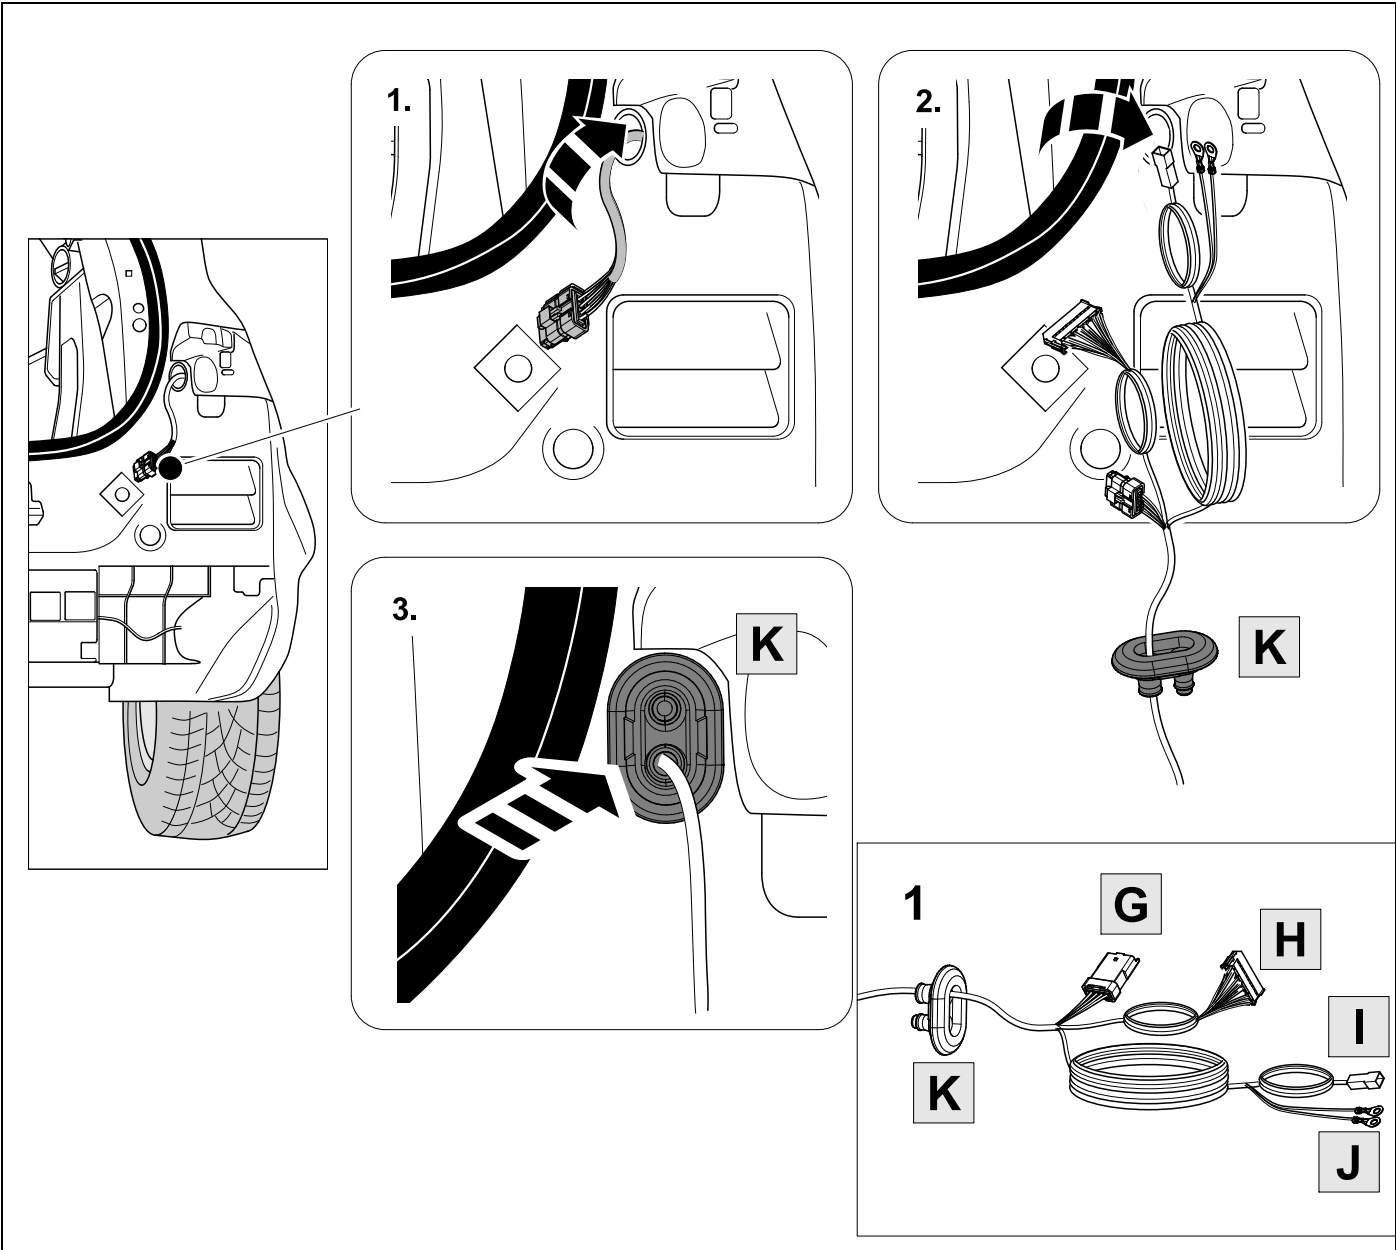

# TOOLS

1

Warning icons: a triangle with an exclamation mark, an eye in a square, and an arrow pointing to an open book. Below the book is the text **MR428-55A-12**.

4

5

6

7

<b>1/L</b>	<b>bk/wh</b>	
<b>2/54g</b>	<b>gy</b>	
<b>3/31</b>	<b>wh/bn</b>	
<b>4/R</b>	<b>bk/gn</b>	
<b>5/58R</b>	<b>gy/rd</b>	
<b>6/54</b>	<b>bk/rd</b>	
<b>7/58L</b>	<b>gy/bk</b>	
<b>8/58b</b>	<b>gy/wh</b>	