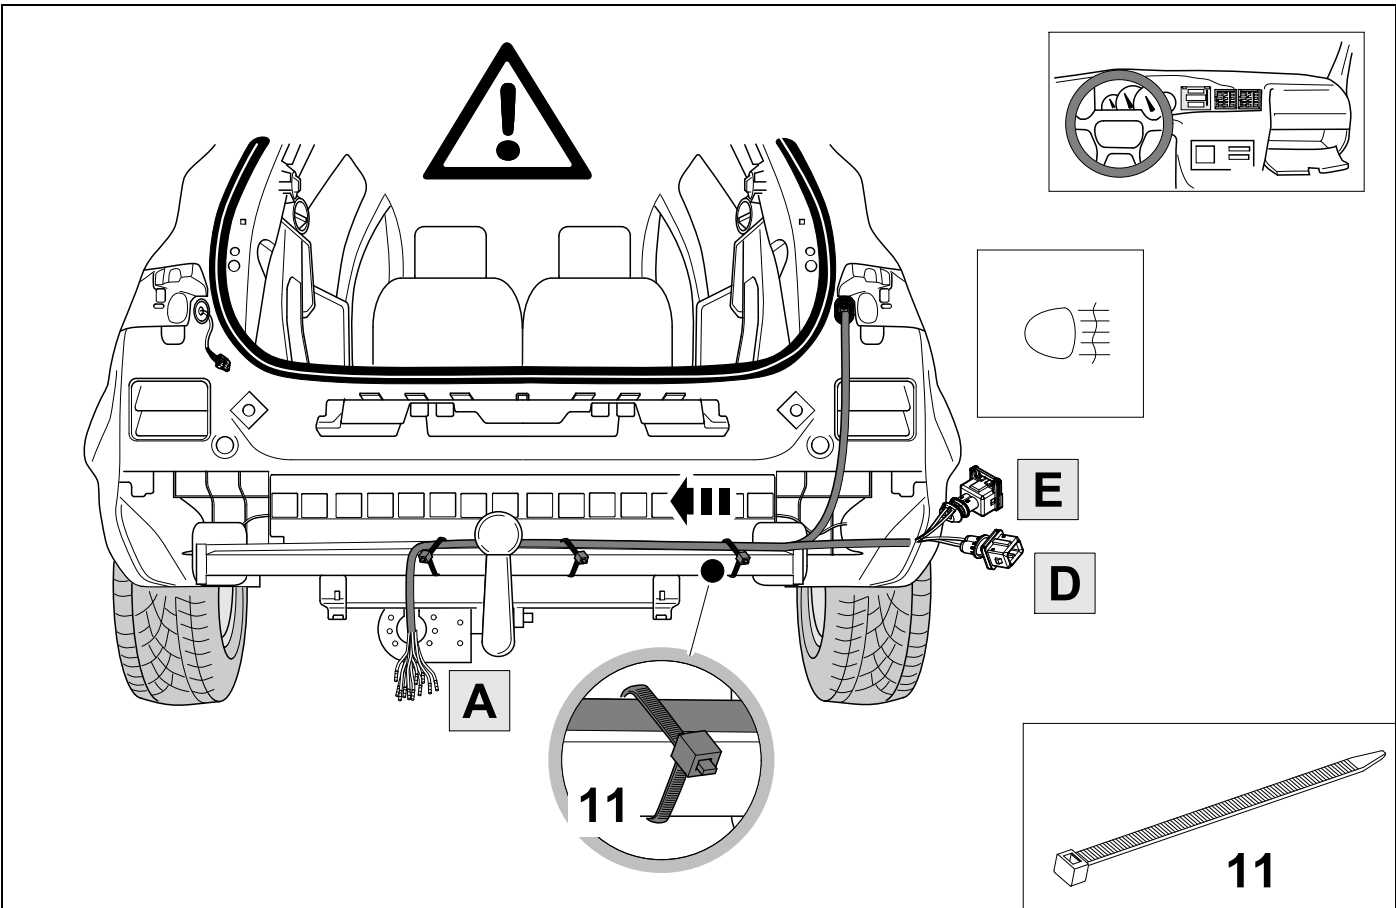

# TOOLS

1

Warning icons: a triangle with an exclamation mark, an eye in a square, and an arrow pointing to an open book. Below the book is the text **MR428-55A-12**.

4

5

6

7

<b>1/L</b>	<b>bk/wh</b>	
<b>2/54g</b>	<b>gy</b>	
<b>3/31</b>	<b>wh/bn</b>	
<b>4/R</b>	<b>bk/gn</b>	
<b>5/58R</b>	<b>gy/rd</b>	
<b>6/54</b>	<b>bk/rd</b>	
<b>7/58L</b>	<b>gy/bk</b>	
<b>8/58b</b>	<b>gy/wh</b>	