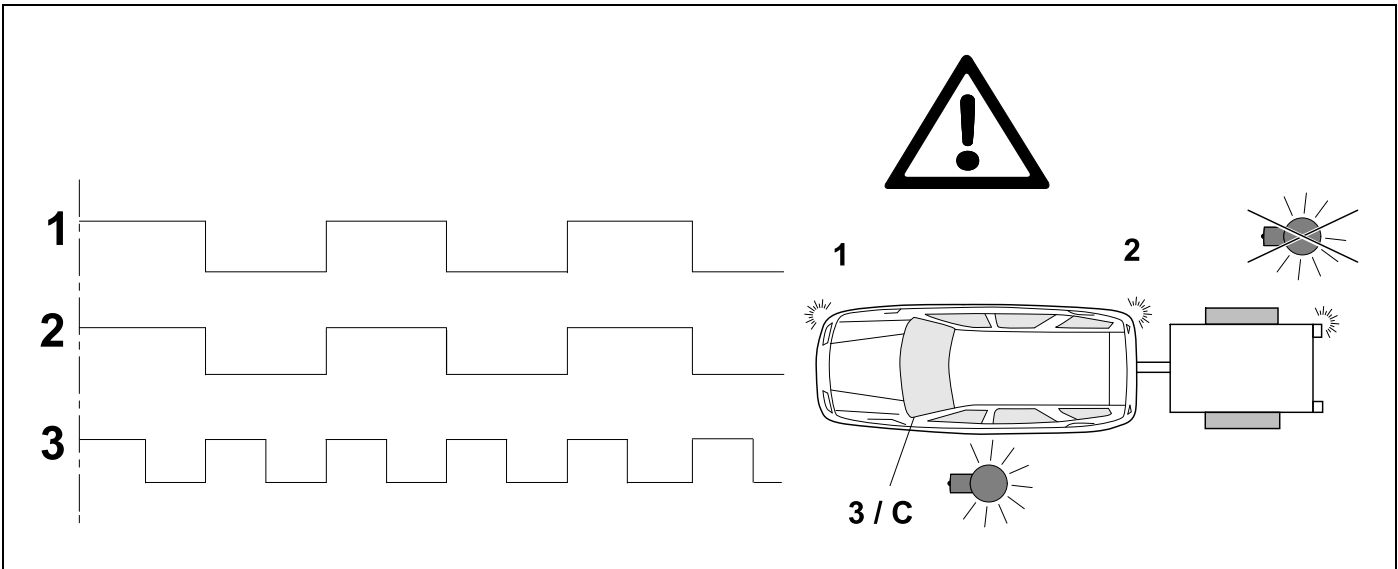

23 CHECK

24 OPTIONAL

Trailer Simulator
for 7p and 13p sockets
765069

25 CHECK