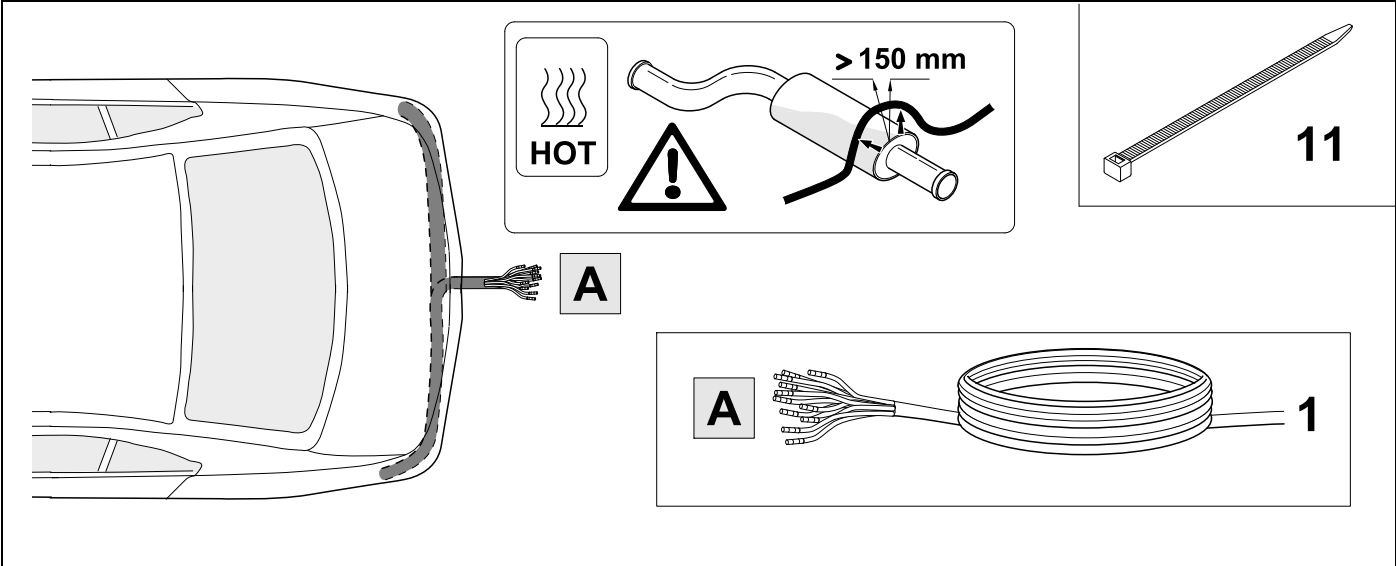

# TOOLS

1

Warning icons: a triangle with an exclamation mark, an eye in a square, and an arrow pointing to an open book. Below the book is the text **MR428-55A-12**.

4

5

6

7

<b>1/L</b>	<b>bk/wh</b>	
<b>2/54g</b>	<b>gy</b>	
<b>3/31</b>	<b>wh/bn</b>	
<b>4/R</b>	<b>bk/gn</b>	
<b>5/58R</b>	<b>gy/rd</b>	
<b>6/54</b>	<b>bk/rd</b>	
<b>7/58L</b>	<b>gy/bk</b>	
<b>8/58b</b>	<b>gy/wh</b>	