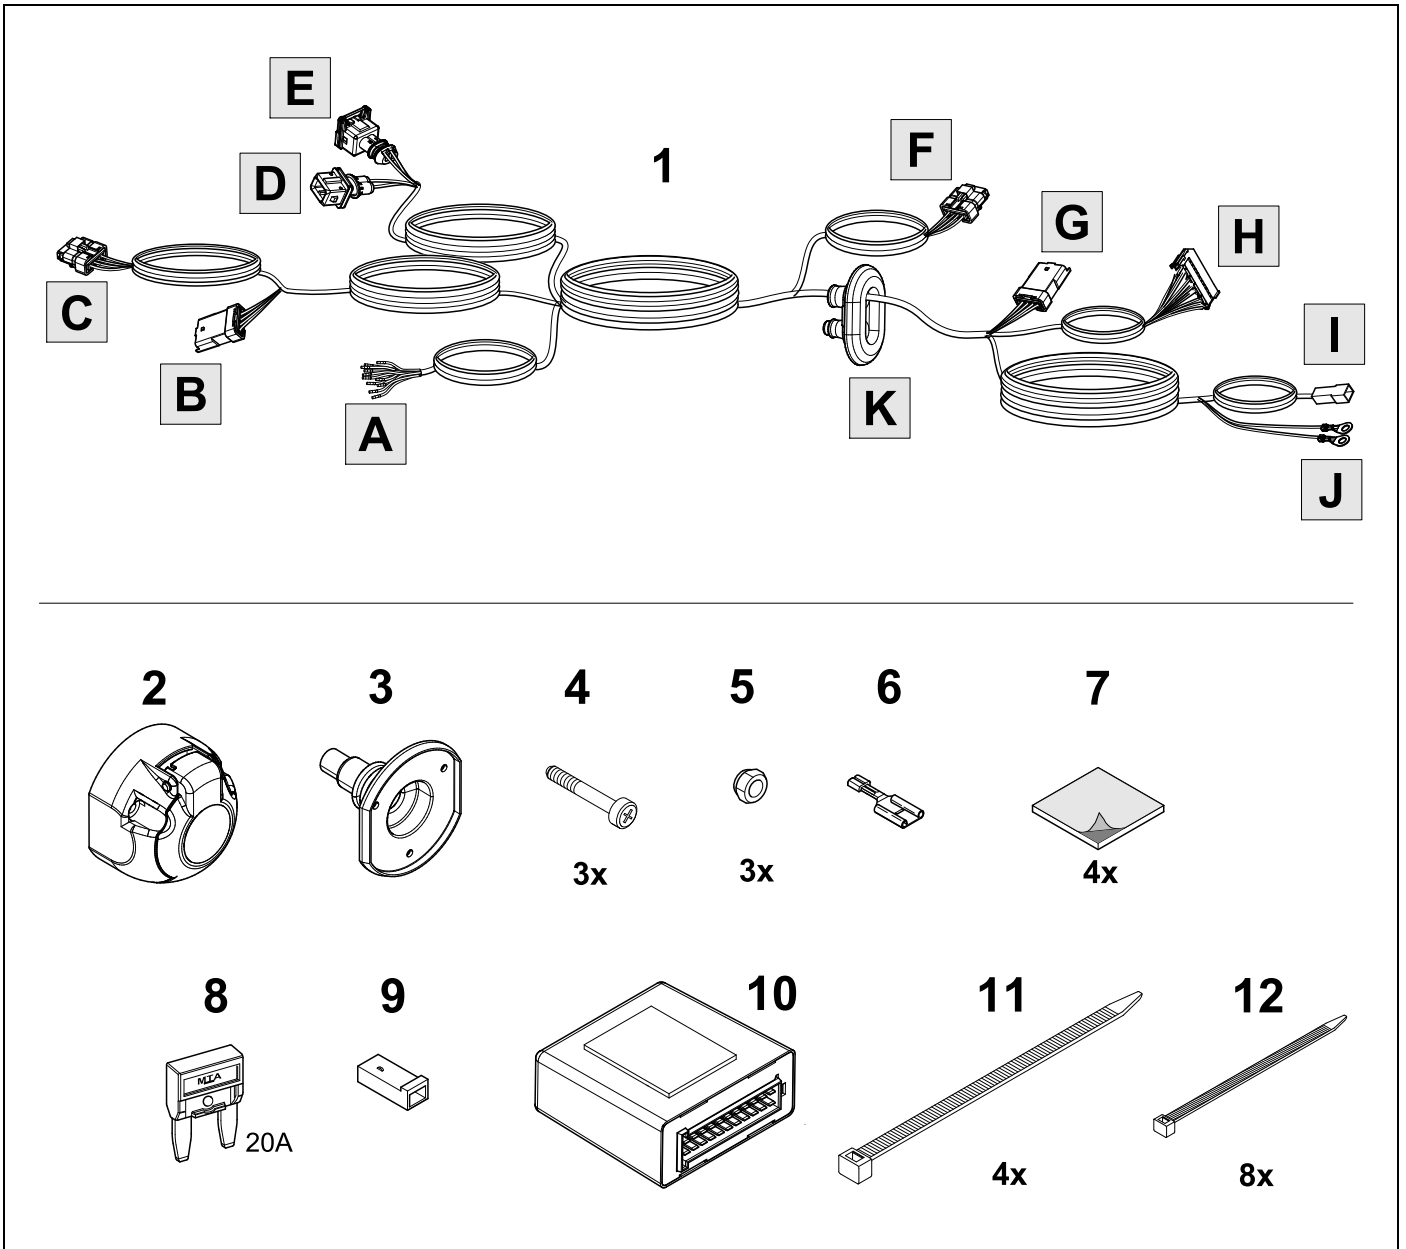

# TOOLS

1

Warning icons: a triangle with an exclamation mark, an eye in a square, and an arrow pointing to an open book. Below the book is the text **MR428-55A-12**.

4

5

6

7

<b>1/L</b>	<b>bk/wh</b>	
<b>2/54g</b>	<b>gy</b>	
<b>3/31</b>	<b>wh/bn</b>	
<b>4/R</b>	<b>bk/gn</b>	
<b>5/58R</b>	<b>gy/rd</b>	
<b>6/54</b>	<b>bk/rd</b>	
<b>7/58L</b>	<b>gy/bk</b>	
<b>8/58b</b>	<b>gy/wh</b>	