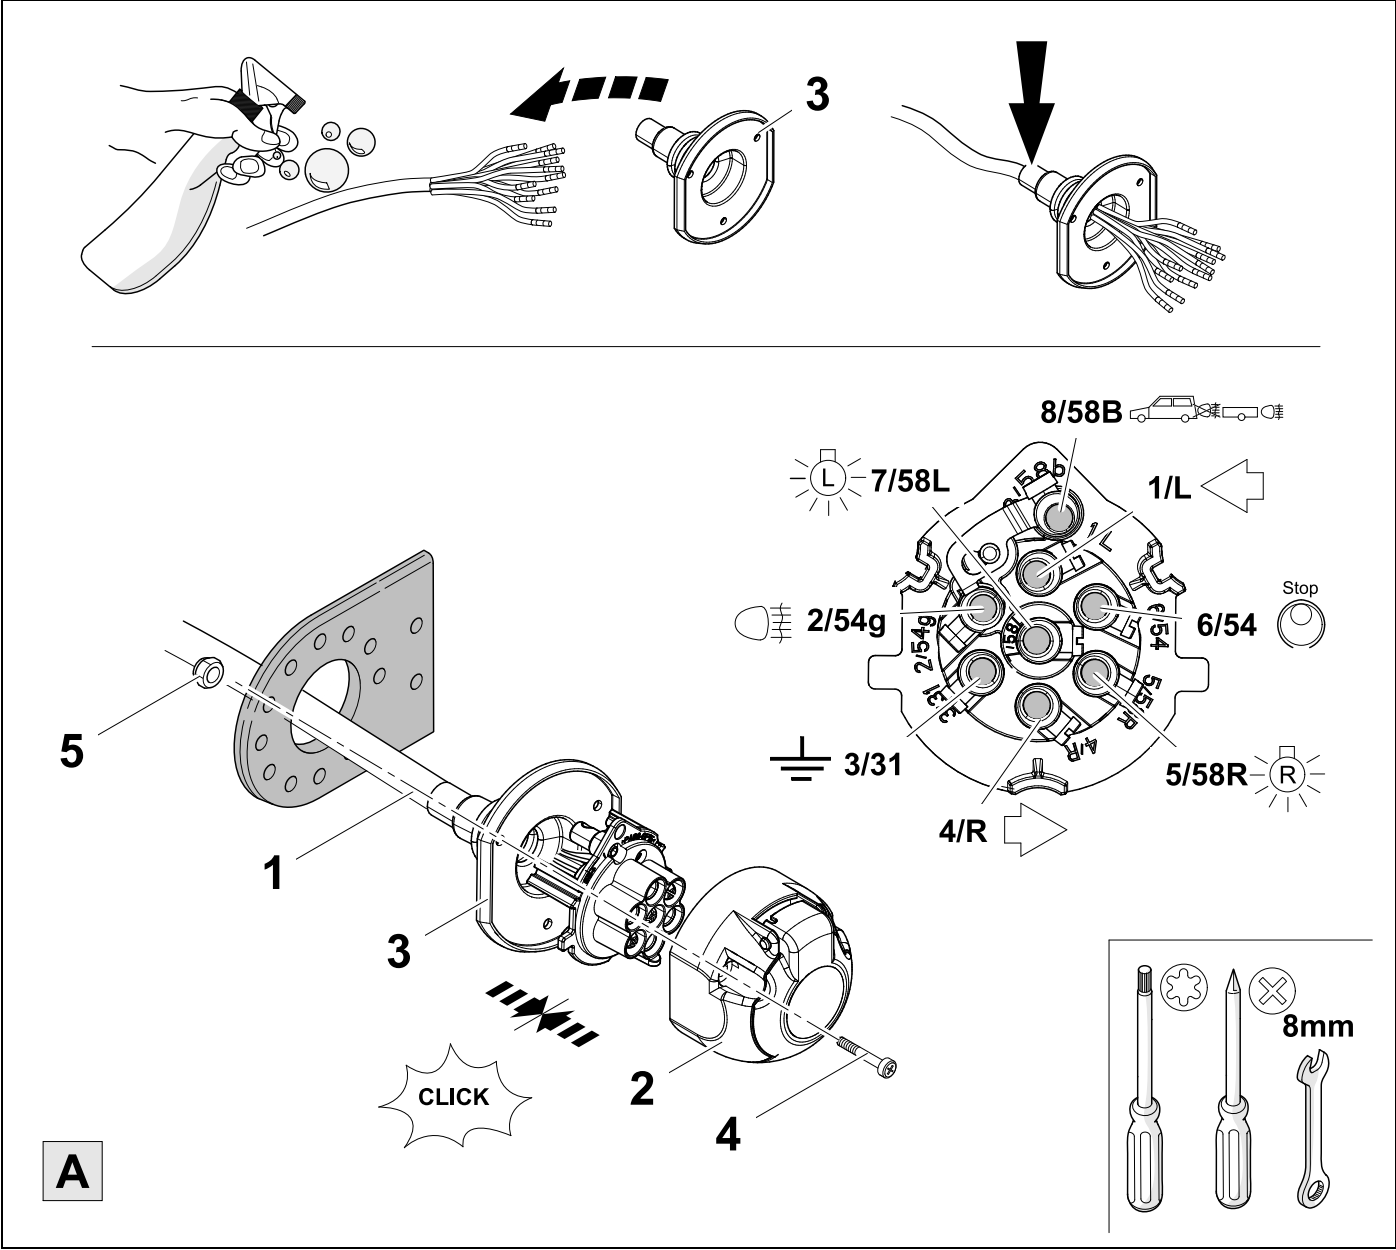

# TOOLS

1

Warning icons: a triangle with an exclamation mark, an eye in a square, and an arrow pointing to an open book. Below the book is the text **MR428-55A-12**.

4

5

6

7

<b>1/L</b>	<b>bk/wh</b>	
<b>2/54g</b>	<b>gy</b>	
<b>3/31</b>	<b>wh/bn</b>	
<b>4/R</b>	<b>bk/gn</b>	
<b>5/58R</b>	<b>gy/rd</b>	
<b>6/54</b>	<b>bk/rd</b>	
<b>7/58L</b>	<b>gy/bk</b>	
<b>8/58b</b>	<b>gy/wh</b>	