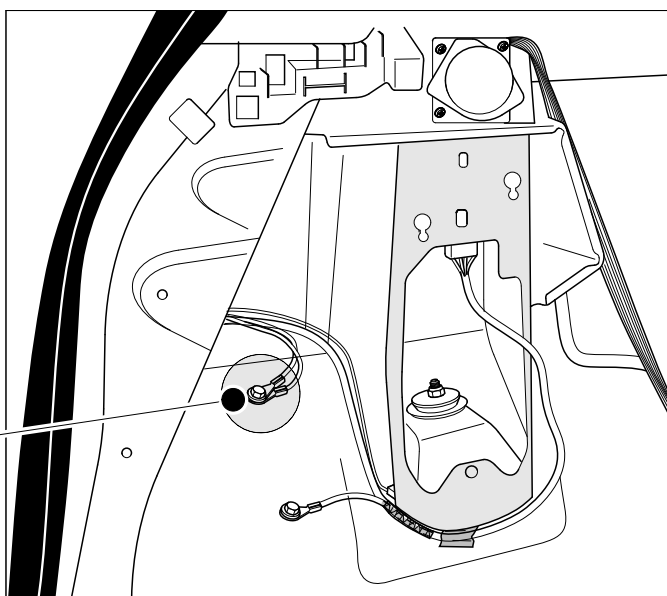

# TOOLS

1

Warning icons: a triangle with an exclamation mark, an eye in a square, and an arrow pointing to an open book. Below the book is the text **MR428-55A-12**.

4

5

6

7

<b>1/L</b>	<b>bk/wh</b>	
<b>2/54g</b>	<b>gy</b>	
<b>3/31</b>	<b>wh/bn</b>	
<b>4/R</b>	<b>bk/gn</b>	
<b>5/58R</b>	<b>gy/rd</b>	
<b>6/54</b>	<b>bk/rd</b>	
<b>7/58L</b>	<b>gy/bk</b>	
<b>8/58b</b>	<b>gy/wh</b>	

10

11

12

13

15

16

17

18