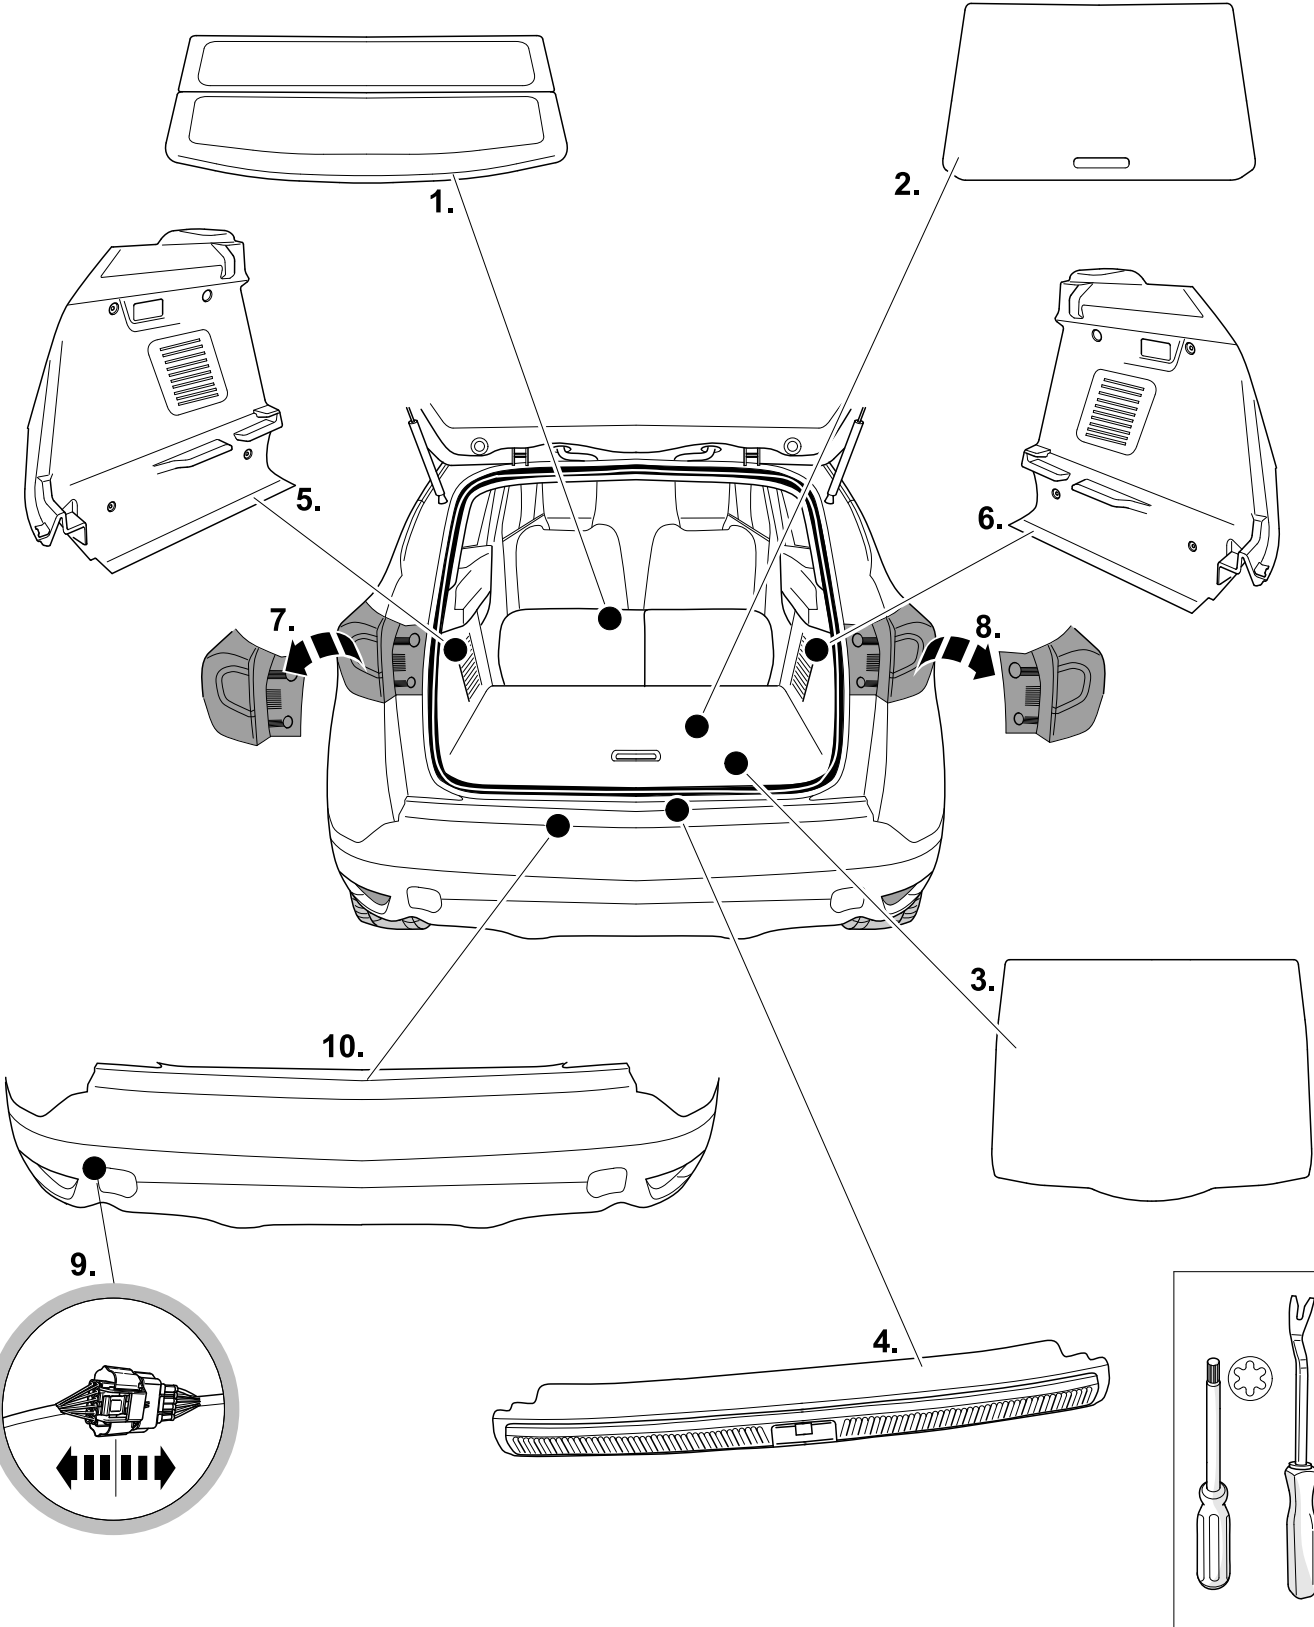

# TOOLS

1

Warning icons: a triangle with an exclamation mark, an eye in a square, and an arrow pointing to an open book. Below the book is the text **MR428-55A-12**.

4

5

6

7

<b>1/L</b>	<b>bk/wh</b>	
<b>2/54g</b>	<b>gy</b>	
<b>3/31</b>	<b>wh/bn</b>	
<b>4/R</b>	<b>bk/gn</b>	
<b>5/58R</b>	<b>gy/rd</b>	
<b>6/54</b>	<b>bk/rd</b>	
<b>7/58L</b>	<b>gy/bk</b>	
<b>8/58b</b>	<b>gy/wh</b>	

10

11

12

13

15

16

17

18