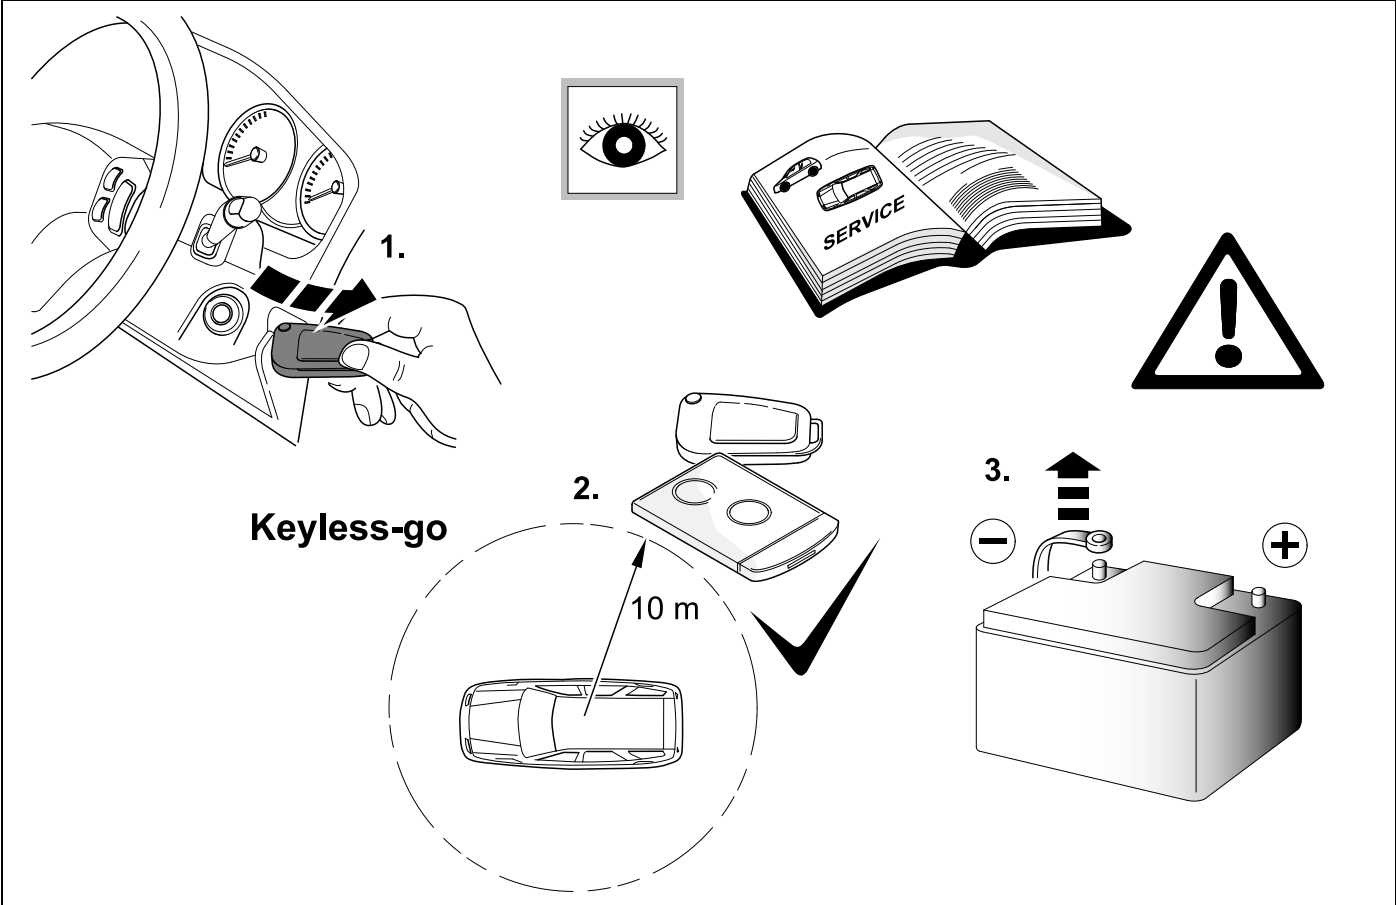

# TOOLS

1

Warning icons: a triangle with an exclamation mark, an eye in a square, and an arrow pointing to an open book. Below the book is the text **MR428-55A-12**.

4

5

6

7

<b>1/L</b>	<b>bk/wh</b>	
<b>2/54g</b>	<b>gy</b>	
<b>3/31</b>	<b>wh/bn</b>	
<b>4/R</b>	<b>bk/gn</b>	
<b>5/58R</b>	<b>gy/rd</b>	
<b>6/54</b>	<b>bk/rd</b>	
<b>7/58L</b>	<b>gy/bk</b>	
<b>8/58b</b>	<b>gy/wh</b>	