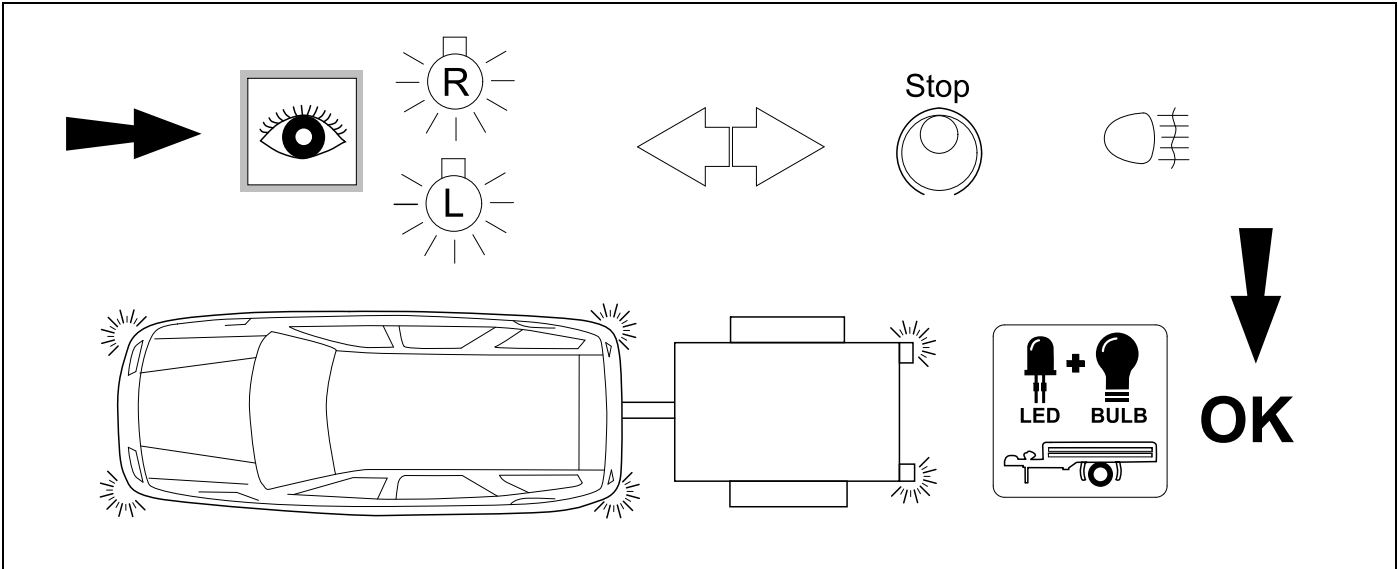

23 CHECK

24 OPTIONAL

Trailer Simulator
for 7p and 13p sockets
765069

25 CHECK