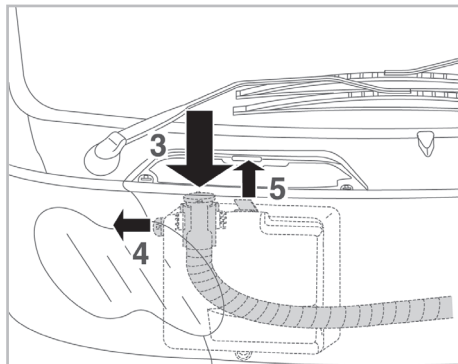

PROTECT

combined with active carbon

FOR SMART

FORTWO A/C+/- (10/98 >)

698774

FH803

CA

WANT TO KNOW MORE?