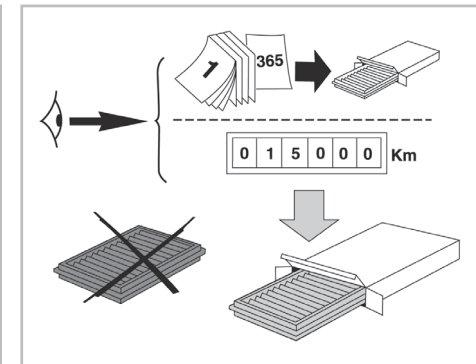

PROTECT

combined with active carbon

FOR SMART

FORTWO A/C+/- (10/98 >)

698774

FH803

CA

WANT TO KNOW MORE?