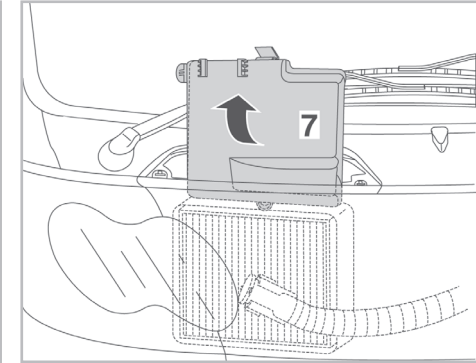

PROTECT

combined with active carbon

FOR SMART

FORTWO A/C+/- (10/98 >)

698774

FH803

CA

WANT TO KNOW MORE?