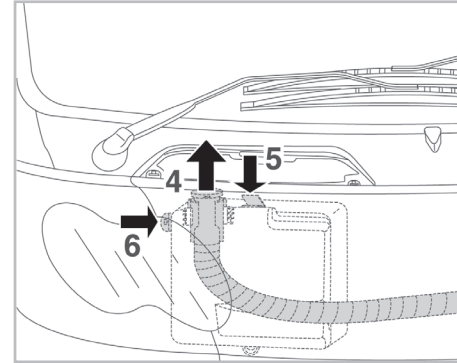

PROTECT

combined with active carbon

FOR SMART

FORTWO A/C+/- (10/98 >)

698774

FH803

CA

WANT TO KNOW MORE?