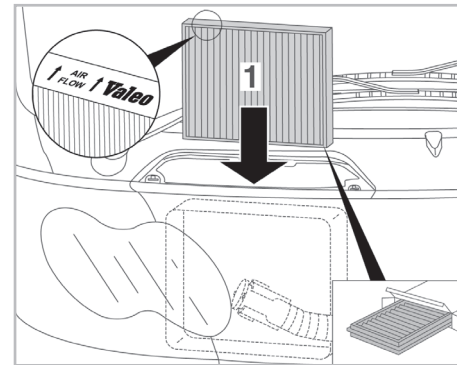

PROTECT

combined with active carbon

FOR SMART

FORTWO A/C+/- (10/98 >)

698774

FH803

CA

WANT TO KNOW MORE?