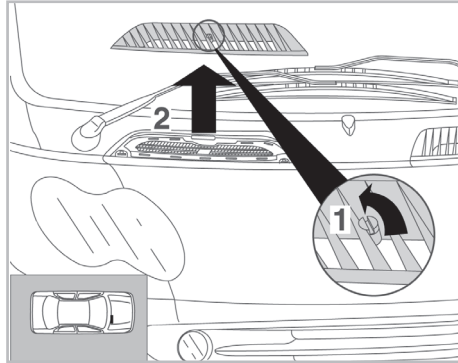

PROTECT

combined with active carbon

FOR SMART

FORTWO A/C+/- (10/98 >)

698774

FH803

CA

WANT TO KNOW MORE?