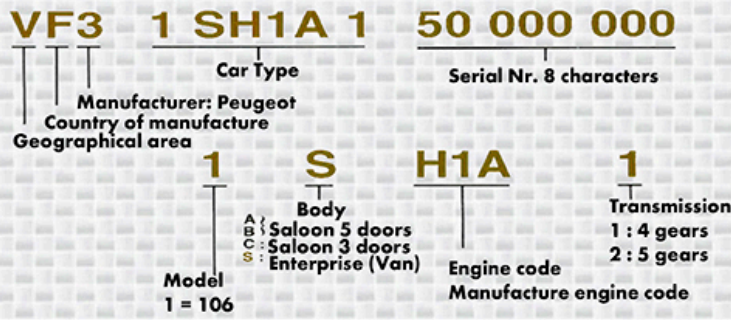

MANUFACTURER IDENTIFICATION CODE

Peugeot 106

FI141EU

Engine Code	Engine type	Engine cm3	Catalyzed
CDY	TU9M	954	YES
CDZ	TU9M	954	YES
C1A	TU9	954	NO
HDY	TU1M	1124	YES
HDZ	TU1M	1124	YES
H1A	TU1	1124	NO
KDX	TU3MC	1360	YES
KDY	TU3M	1360	YES
KFZ	TU3J	1360	Depending on model
K2D	TU32	1360	NO
K6B	TU3J	1360	Depending on model
K9B	TUD3	1360	YES
K9Y	TU3D	1360	YES
MFZ	TU2J2	1294	YES
NFY	TU5J2	1587	YES
NFZ	TU5JP	1587	YES

Model & engine type identification for the selection of shock absorbers according to the maker's plate