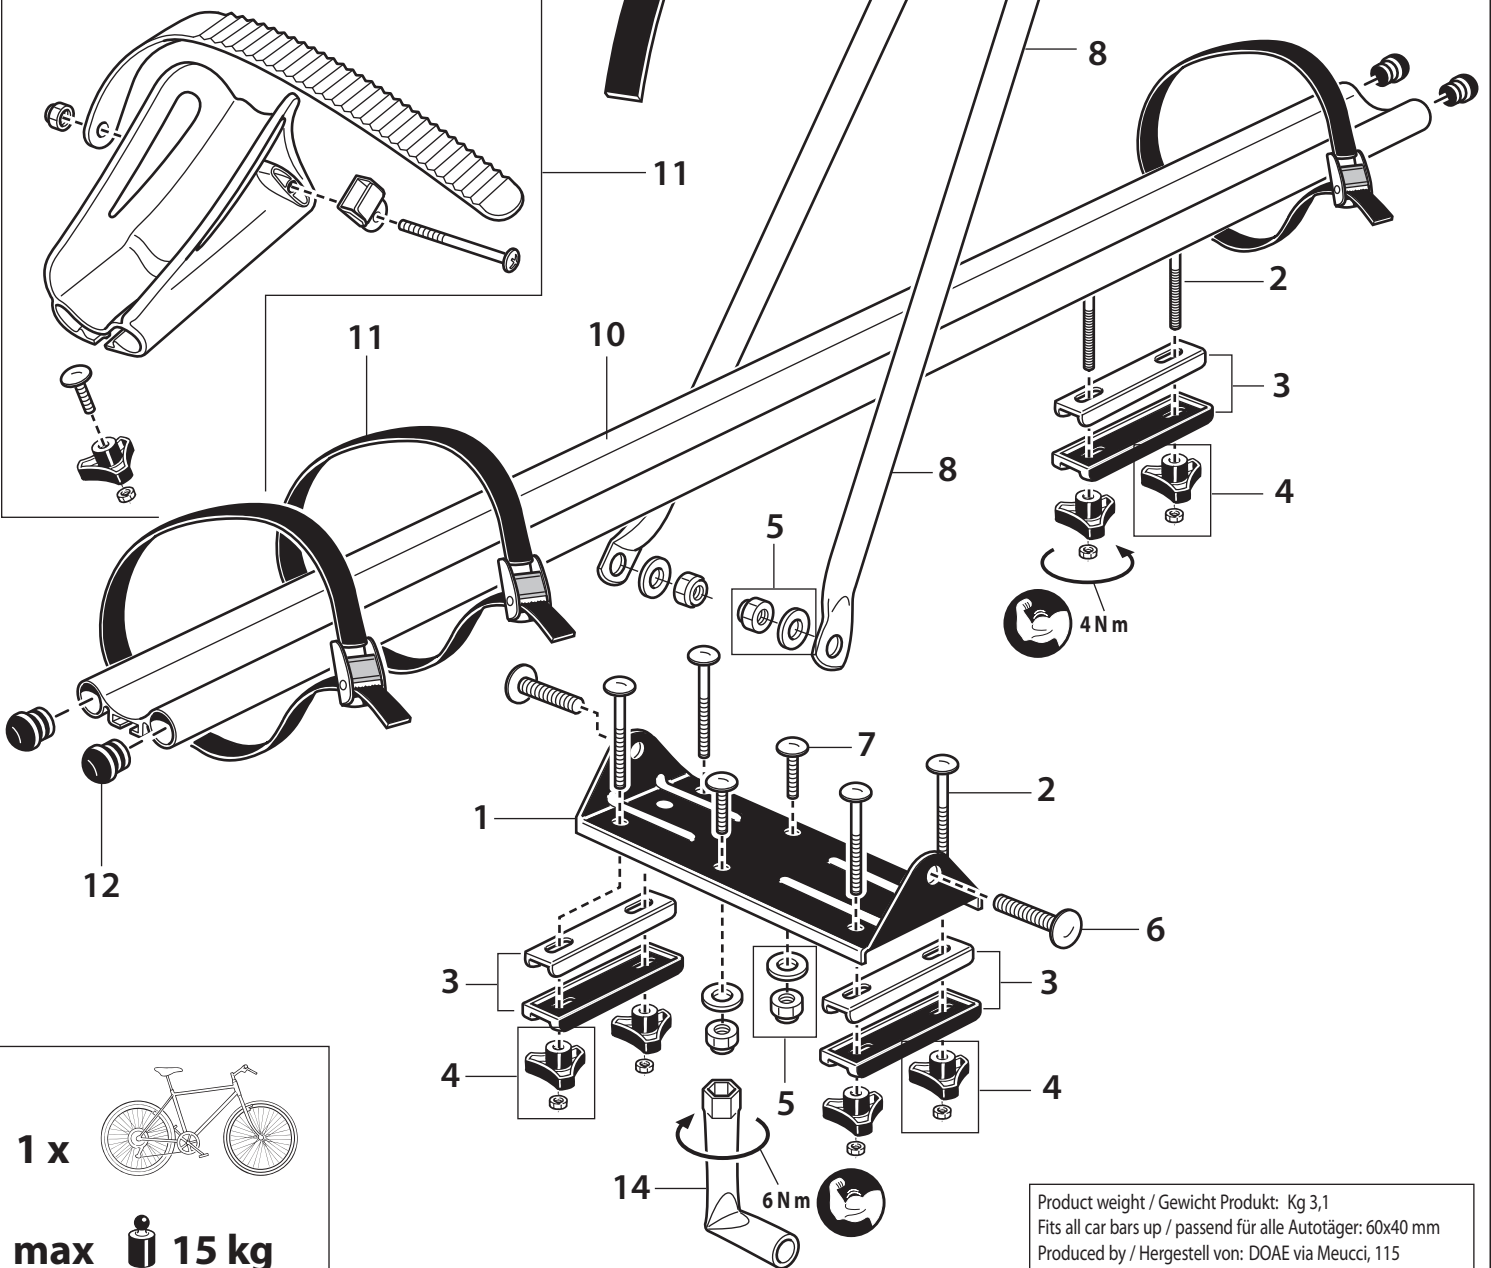

| POS. | CODE | Q.TY |
|------|------|------|
| 1 | | 1 |
| 2 | | 6 |
| 3 | | 3 |
| 4 | | 6 |
| 5 | | 4 |
| 6 | | 2 |
| 7 | | 2 |
| 8 | | 2 |
| 9 | | 1 |
| 10 | | 1 |
| 11 | | 3 |
| 12 | | 4 |
| 13 | | 1 |
| 14 | | 1 |

ONLY FOR 319P/319CP

1 x

max 15 kg

Product weight / Gewicht Produkt: Kg 3,1
 Fits all car bars up / passend für alle Autotäger: 60x40 mm
 Produced by / Herstell von: DOAE via Meucci, 115
 36028 Rossano Veneto (VI) Italy